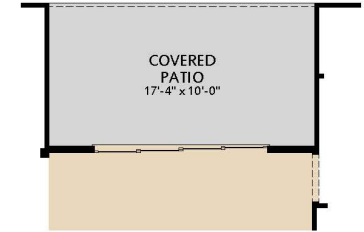

## Floor Plan Highlights

1 Story | Study | Covered Patio | Recreation Room |  
Two Master Walk-in Closets | Optional Metal Roof

ELEVATION C

ELEVATION B

ELEVATION A

FLOOR PLAN

OPT. DELUXE KITCHEN

OPT. POWDER

OPT. APPLIANCE CENTER

OPT. POWDER & APPLIANCE CENTER

OPT. DROP ZONE

OPT. SLIDING DOOR

OPT. DELUXE MASTER BATH

OPT. MEDIA ROOM ILO BEDROOM 3