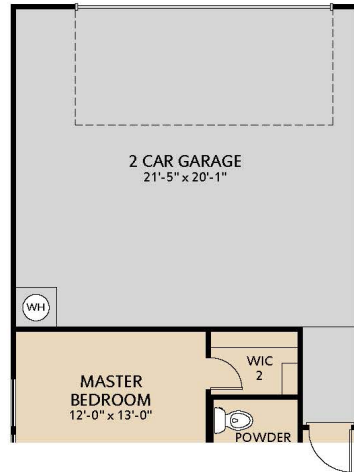

**PACESETTER
HOMES**
A QUALICO Company

The Bulverton

PLAN 31906

Floor Plan Highlights

2 Story | Walk-in Closets | Loft | Optional Metal Roof

ELEVATION C

ELEVATION B

ELEVATION A

OPT. GARAGE EXTENSION

OPT. KITCHEN

FIRST FLOOR

SECOND FLOOR