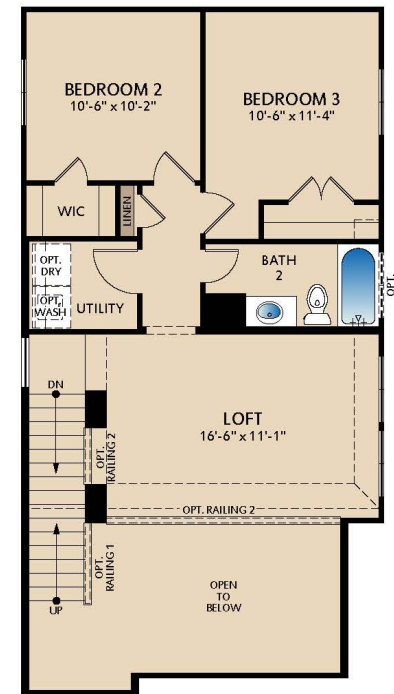

**PACESETTER
HOMES**
A QUALICO Company

The Bulverton

PLAN 31906

Floor Plan Highlights

2 Story | Walk-in Closets | Loft | Optional Metal Roof

ELEVATION C

ELEVATION B

ELEVATION A

OPT. GARAGE EXTENSION

OPT. KITCHEN

FIRST FLOOR

SECOND FLOOR