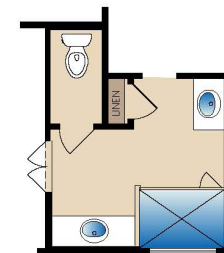

**PACESETTER
HOMES**
A QUALICO Company

The Statler

PLAN 41537

Floor Plan Highlights

1 Story | Dining Room | Walk-in Closets | Covered Patio

ELEVATION A

ELEVATION B

ELEVATION C

OPT. FIREPLACE

OPT. ISLAND

OPT. MASTER BATH 1

OPT. MASTER BATH 2