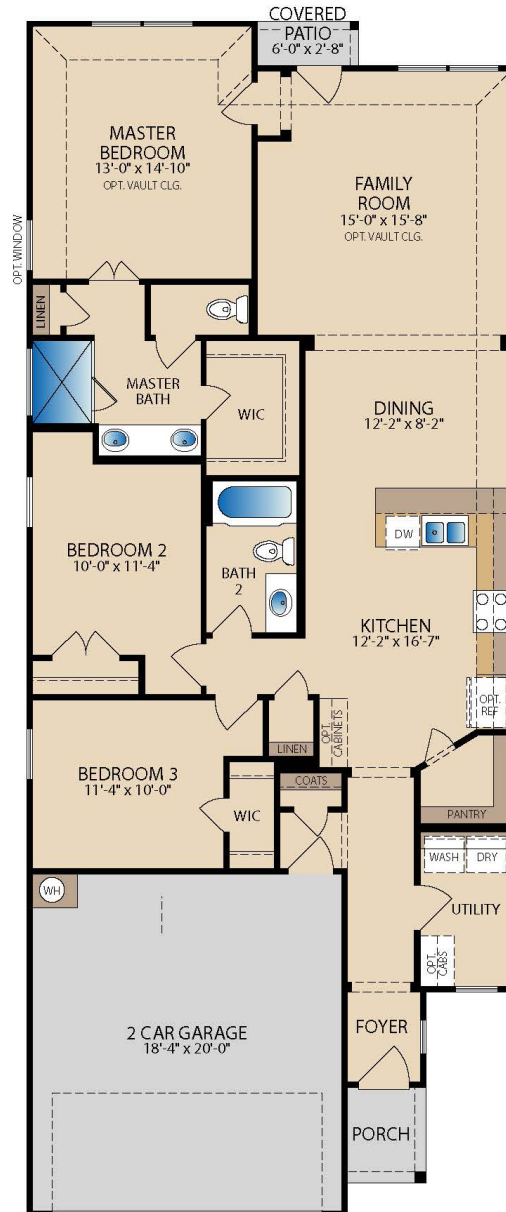

**PACESETTER
HOMES**
A QUALICO Company

The Statler

PLAN 41537

Floor Plan Highlights

1 Story | Dining Room | Walk-in Closets | Covered Patio

ELEVATION A

ELEVATION B

ELEVATION C

ELEVATION D

ELEVATION E

ELEVATION F

PACESETTER HOMES

A QUALICO Company

The Statler

PLAN 41537

OPT. COVERED PATIO

OPT. FIREPLACE

OPT. ISLAND

OPT. MASTER BATH 1

OPT. MASTER BATH 2