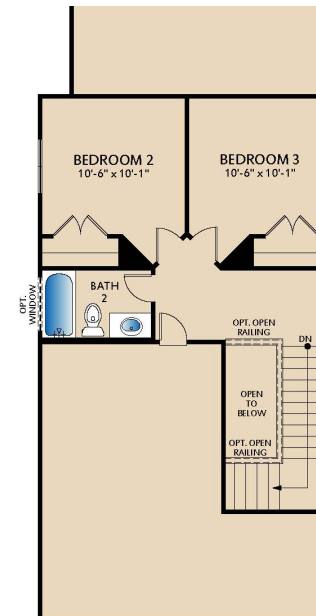

**PACESETTER
HOMES**
A QUALICO Company

The Wisteria

PLAN 31693

Floor Plan Highlights

2 Story | Dining Area | Spacious Family Room |
Optional Metal Roof

ELEVATION C

ELEVATION B

ELEVATION A

OPT. GARAGE EXTENSION

FIRST FLOOR

SECOND FLOOR