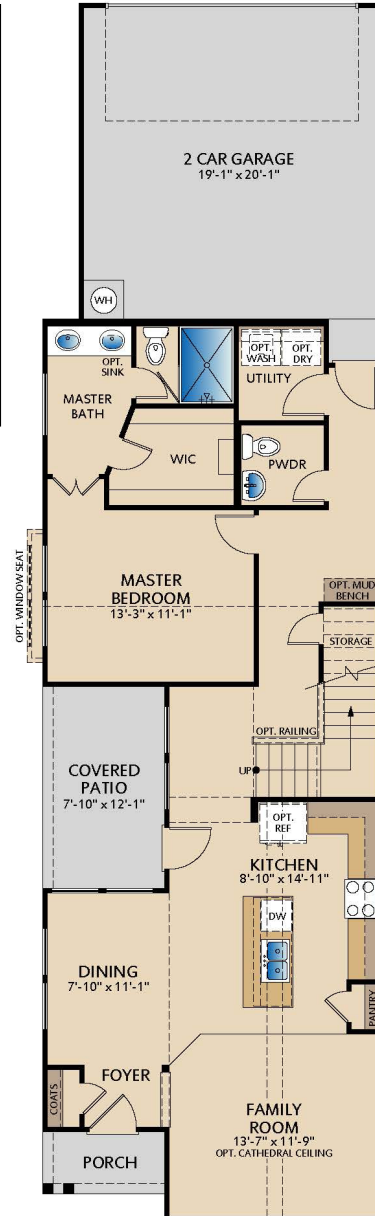

**PACESETTER
HOMES**
A QUALICO Company

The Wisteria

PLAN 31693

Floor Plan Highlights

2 Story | Dining Area | Spacious Family Room |
Optional Metal Roof

ELEVATION C

ELEVATION B

ELEVATION A

OPT. GARAGE EXTENSION

FIRST FLOOR

SECOND FLOOR