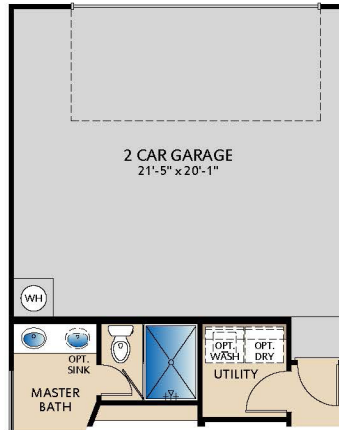

**PACESETTER
HOMES**
A QUALICO Company

The Wisteria

PLAN 31693

Floor Plan Highlights

2 Story | Dining Area | Spacious Family Room |
Optional Metal Roof

ELEVATION C

ELEVATION B

ELEVATION A

OPT. GARAGE EXTENSION

FIRST FLOOR

SECOND FLOOR