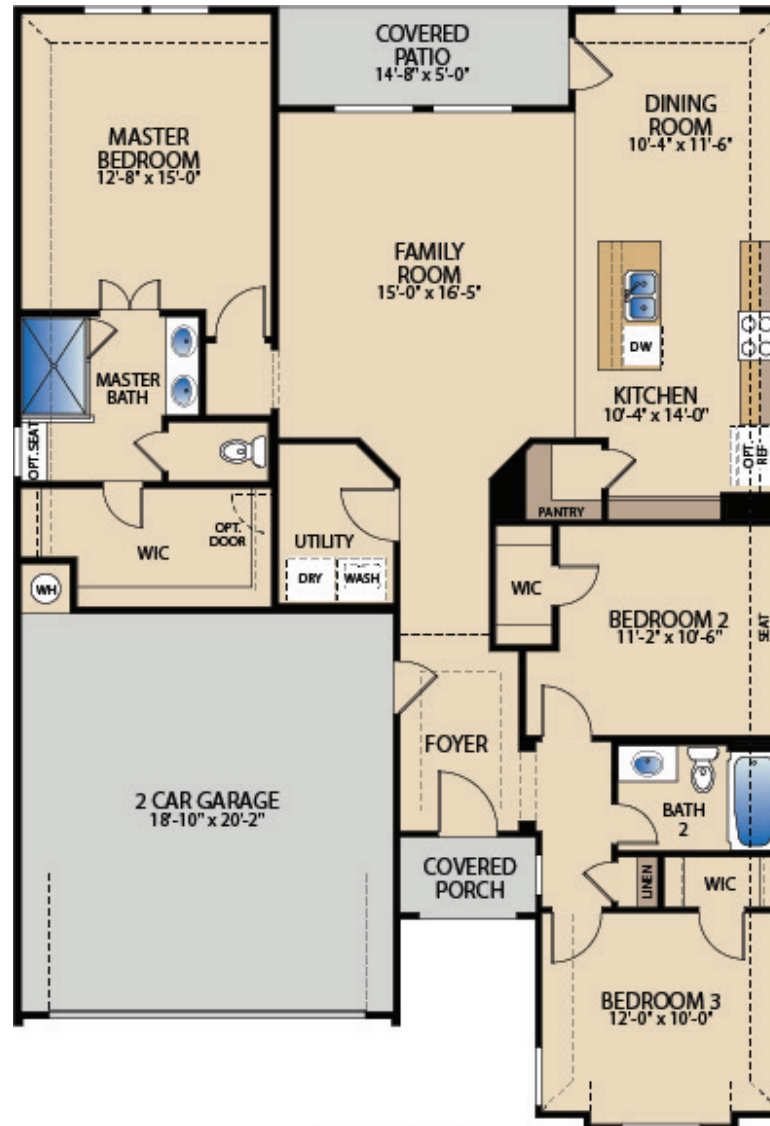

## Floor Plan Highlights

1 Story | Dining Room | Covered Patio | Walk-in Closets

ELEVATION C

ELEVATION B

ELEVATION A

# The Prosper

PLAN 51603

OPT. WINDOW SEAT AT MASTER BEDROOM

OPT. EXTENDED MASTER BEDROOM

OPT. MASTER BATH

FLOOR PLAN

OPT. EXTENDED COVERED PATIO

OPT. DELUXE KITCHEN