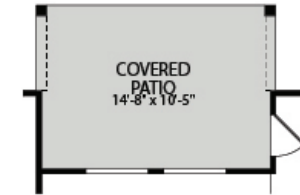

## Floor Plan Highlights

1 Story | Dining Room | Covered Patio | Walk-in Closets

ELEVATION C

ELEVATION B

ELEVATION A

# The Prosper

PLAN 51603

OPT. WINDOW SEAT AT MASTER BEDROOM

OPT. EXTENDED MASTER BEDROOM

OPT. MASTER BATH

FLOOR PLAN

OPT. EXTENDED COVERED PATIO

OPT. DELUXE KITCHEN