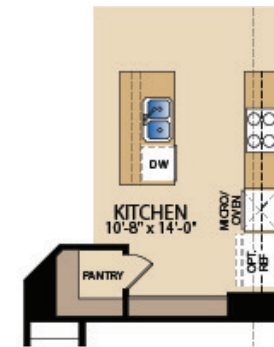

## Floor Plan Highlights

1 Story | Dining Room | Covered Patio | Walk-in Closets

ELEVATION C

ELEVATION B

ELEVATION A

# The Prosper

PLAN 51603

OPT. WINDOW SEAT AT MASTER BEDROOM

OPT. EXTENDED MASTER BEDROOM

OPT. MASTER BATH

FLOOR PLAN

OPT. EXTENDED COVERED PATIO

OPT. DELUXE KITCHEN