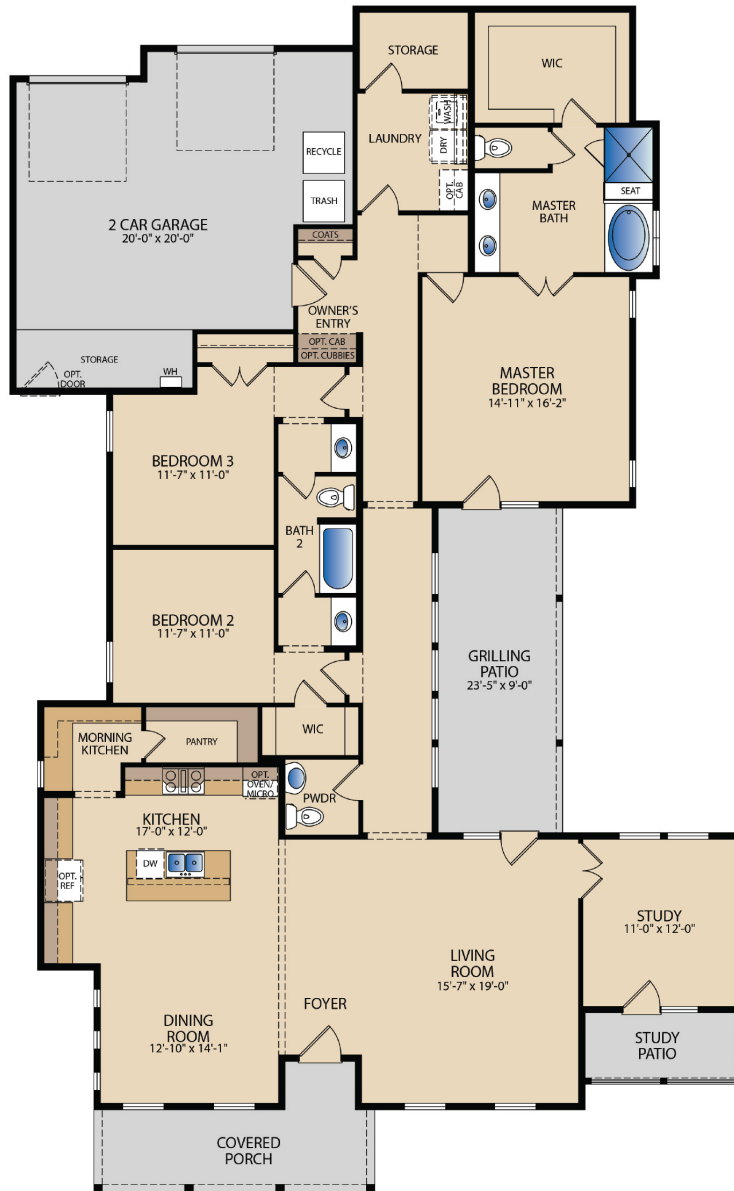

**PACESETTER
HOMES**
A QUALICO Company

The Eldorado

PLAN 62455

Floor Plan Highlights

4

3.5

1

2,626

Base Sq. Ft.

Grilling Patio | Study | Storage | Walk-In Closets | Morning Kitchen |
Study Patio | Laundry Room

ELEVATION A

ELEVATION B

ELEVATION C

FLOOR PLAN

OPT. IN-LAW-SUITE