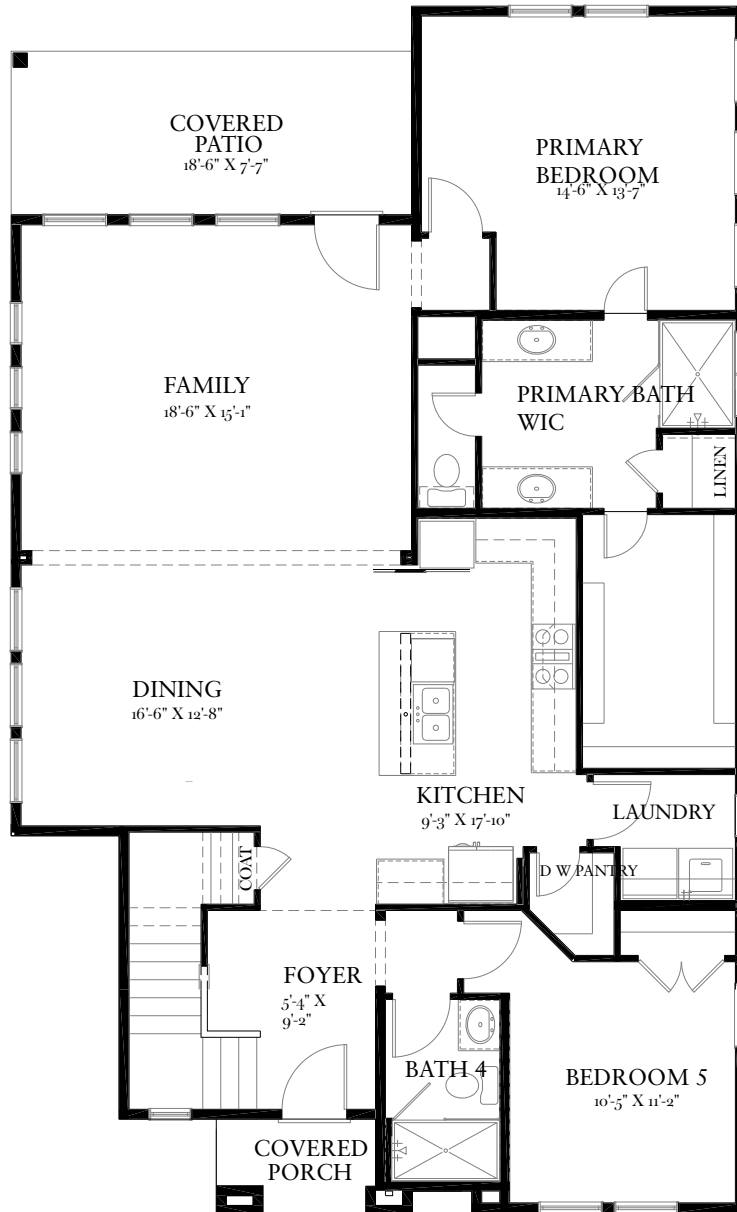

**PACESETTER
HOMES**
A QUALICO Company

The Homestead

PLAN 52670

Floor Plan Highlights

5

4

2

2,639

Base Sq. Ft.

Game Room | Family Room | Primary Walk in Bathroom |
Open Concept | Walk-In Closet

ELEVATION A

ELEVATION B

ELEVATION C

FIRST FLOOR

SECOND FLOOR