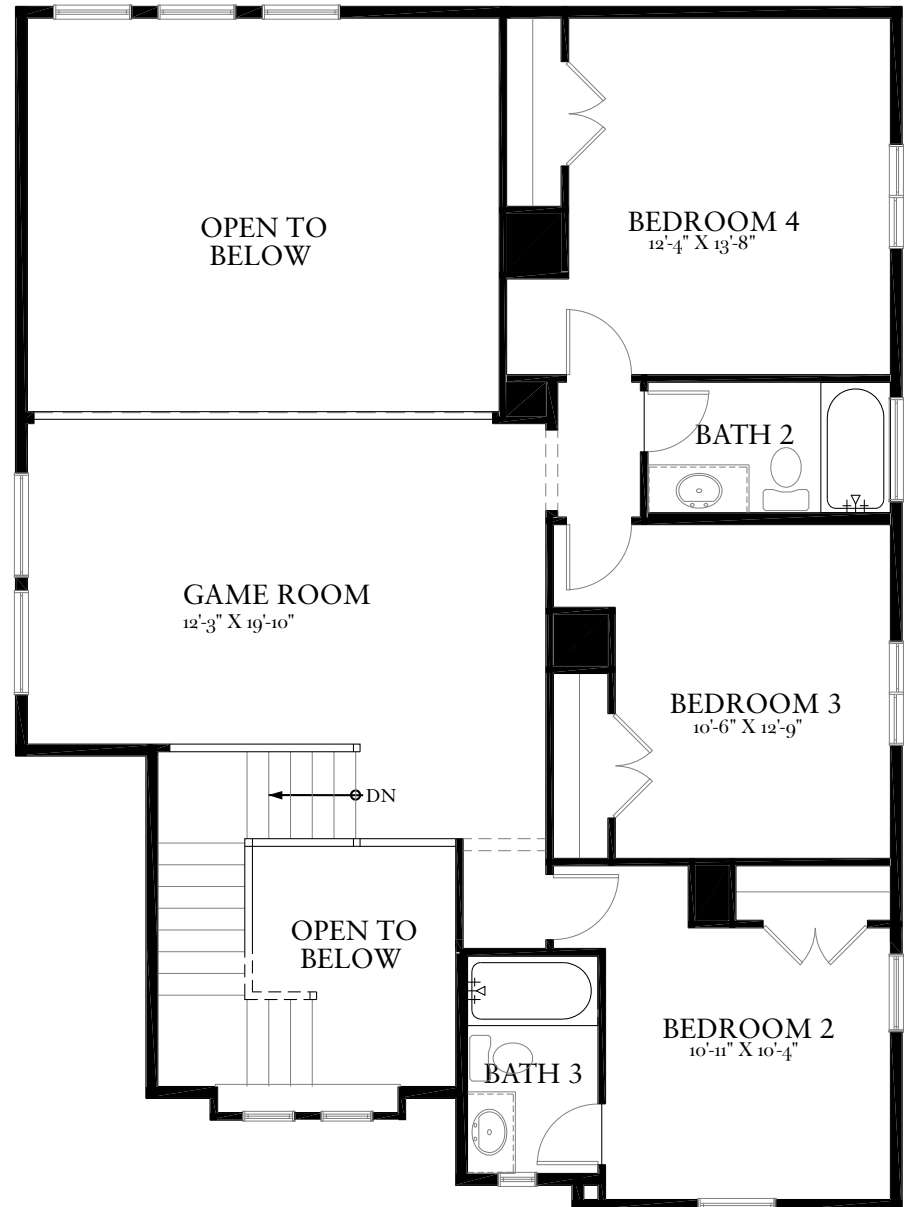

**PACESETTER
HOMES**
A QUALICO Company

The Homestead

PLAN 52670

Floor Plan Highlights

5

4

2

2,639

Base Sq. Ft.

Game Room | Family Room | Primary Walk in Bathroom |
Open Concept | Walk-In Closet

ELEVATION A

ELEVATION B

ELEVATION C

FIRST FLOOR

SECOND FLOOR