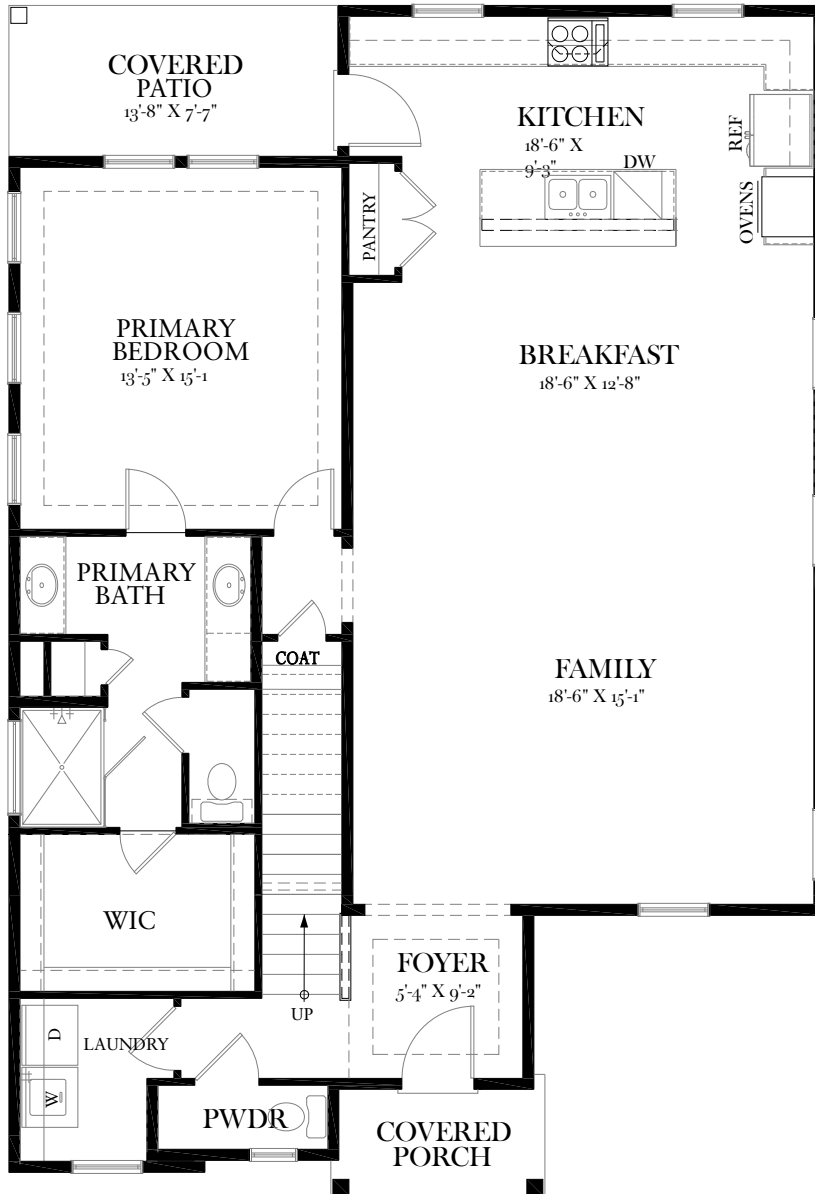

**PACESETTER
HOMES**
A QUALICO Company

The Independence

PLAN 52747

Floor Plan Highlights

4

3.5

2

2,786

Base Sq. Ft.

Game Room | Family Room | Open Concept | Walk-In Closet

ELEVATION A

ELEVATION B

ELEVATION C

FIRST FLOOR

SECOND FLOOR