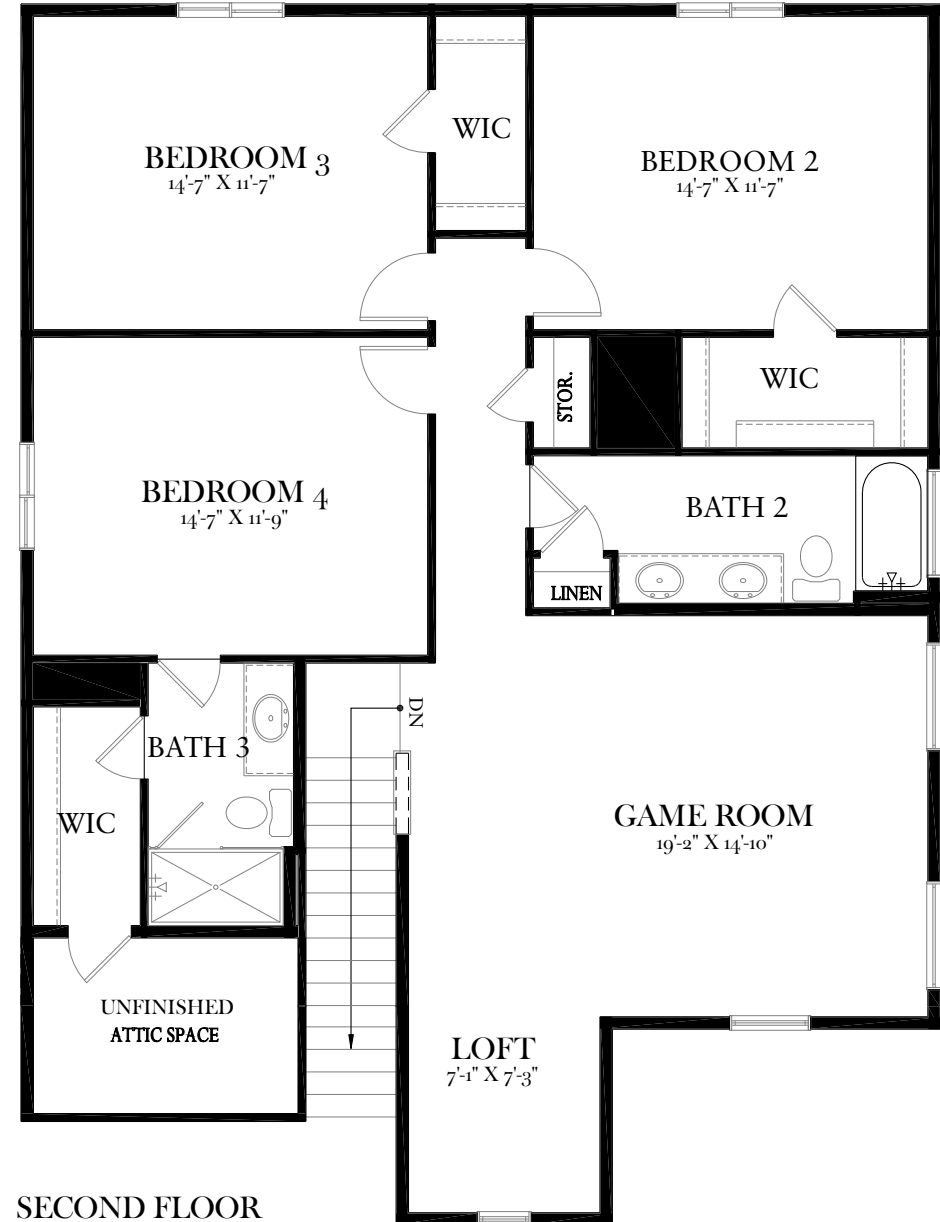

**PACESETTER
HOMES**
A QUALICO Company

The Independence

PLAN 52747

Floor Plan Highlights

4

3.5

2

2,786

Base Sq. Ft.

Game Room | Family Room | Open Concept | Walk-In Closet

ELEVATION A

ELEVATION B

ELEVATION C

FIRST FLOOR

SECOND FLOOR